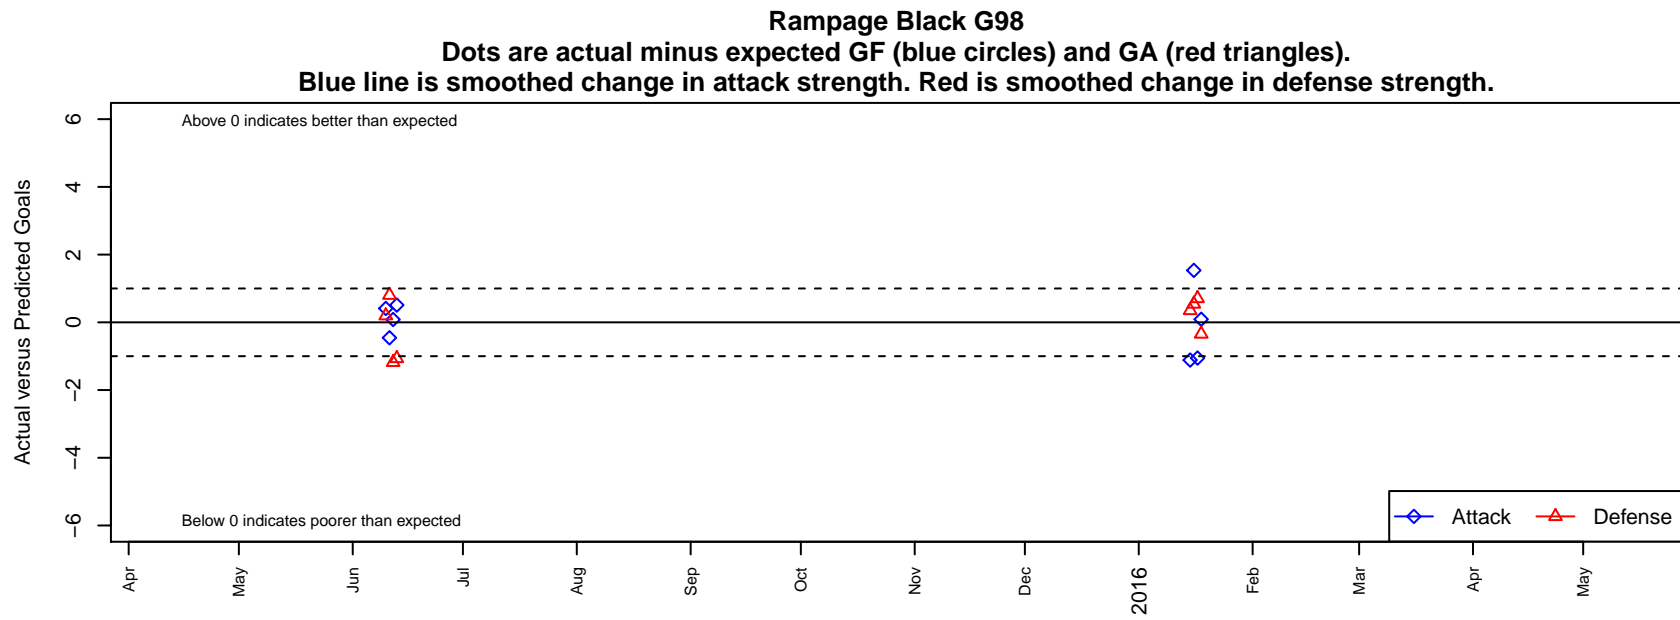

Rampage Black G98

, UT
G98 total strength=1730
attack=16.06 defense=39.14

alt names used:
Rampage SC Black 99
Rampage Black SC (UT)

Venues played:
2015 Region IV Pres Cup U16
2015 Portland Winter Showcase U17

**attack and defense variance (black dot)
relative to other teams
and top 10 in region**

**attack and defense rating
relative to others at age
and all opponents in last 13 months**

**attack and defense rating
relative to others at age
and all opponents in last 13 months**

Performance relative to 13 month average

Performance relative to 13 month average

Distribution of opponents
 Red = Lose zone, Blue = Win zone, Green = Even
 Black line separates win/lose zones

lot. A=Neither has attack advantage, B=Opponent has both attack and defense advantage, C=Opponent has both attack and defense disadvantage, D=Both have