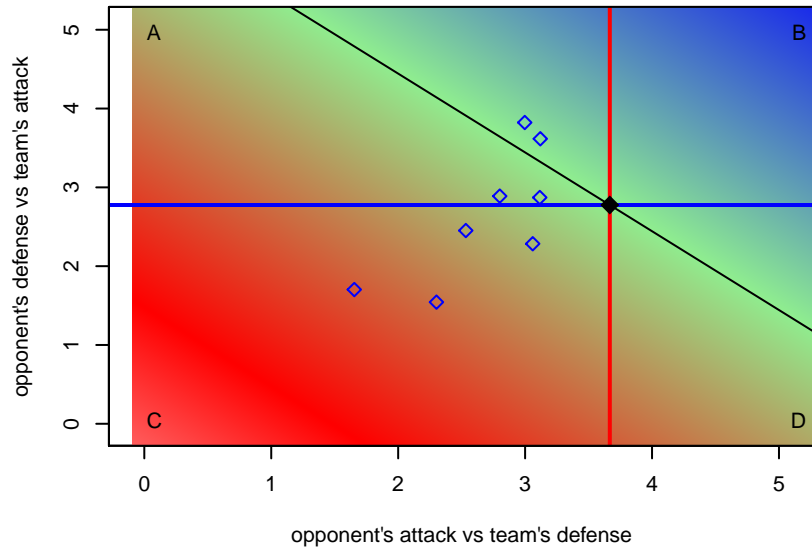

**attack and defense variance (black dot)
relative to other teams
and top 10 in region**

**attack and defense rating
relative to others at age
and all opponents in last 13 months**

**attack and defense rating
relative to others at age
and all opponents in last 13 months**

Performance relative to 13 month average

Performance relative to 13 month average

Distribution of opponents
 Red = Lose zone, Blue = Win zone, Green = Even
 Black line separates win/lose zones

lot. A=Neither has attack advantage, B=Opponent has both attack and defense advantage, C=Opponent has both attack and defense disadvantage, D=Both have